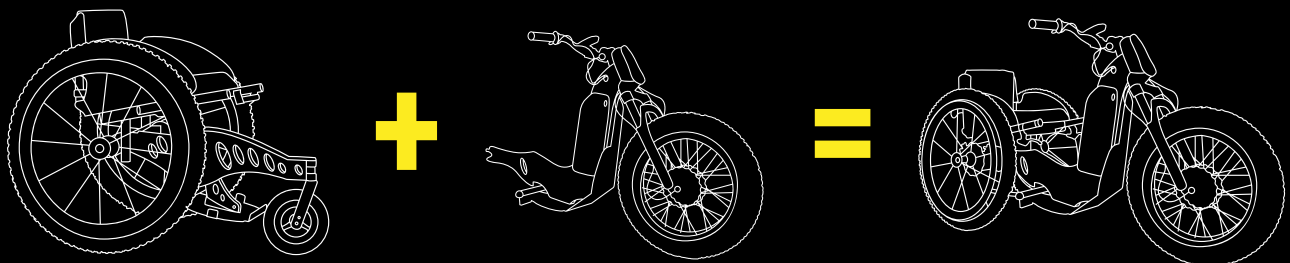

+ MANY FEATURES FOR FULL CUSTOMIZATION OF YOUR HP+ WHEELCHAIR

...